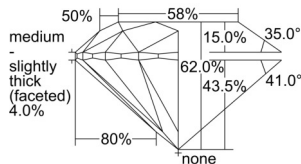

GIA®

FACSIMILE

GIA REPORT 6502586936

Verify this report at GIA.edu

GIA NATURAL DIAMOND DOSSIER®

October 08, 2024
GIA Report Number **6502586936**
Shape and Cutting Style ..... **Round Brilliant**
Measurements ..... **5.06 - 5.09 x 3.15 mm**

GRADING RESULTS

Carat Weight ..... **0.50 carat**
Color Grade ..... **F**
Clarity Grade **VS2**
Cut Grade ..... **Excellent**

ADDITIONAL GRADING INFORMATION

Polish ..... **Excellent**
Symmetry ..... **Excellent**
Fluorescence ..... **Faint**
Clarity Characteristics..... **Cloud, Crystal**
Inscription(s): **GIA 6502586936**

PROPORTIONS

Profile to actual proportions

GRADING SCALES

GIA COLOR SCALE	GIA CLARITY SCALE	GIA CUT SCALE	
D	FLAWLESS	EXCELLENT	
E	INTERNALLY FLAWLESS		
F		VVS₁	VERY GOOD
G	VVS₂		
H	VS₁	GOOD	
I	VS₂		
J	SI₁	FAIR	
K	SI₂		
L	I₁	POOR	
M	I₂		
N	I₃		
O			
P			
Q			
R			
S			
T			
U			
V			
W			
X			
Y			
Z