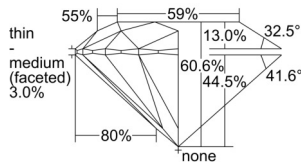

GIA®

FACSIMILE

GIA REPORT 6502587971

Verify this report at GIA.edu

GIA NATURAL DIAMOND DOSSIER®

October 07, 2024
GIA Report Number 6502587971
Shape and Cutting Style ..... Round Brilliant
Measurements ..... 4.79 - 4.83 x 2.92 mm

GRADING RESULTS

Carat Weight ..... 0.40 carat
Color Grade ..... F
Clarity Grade VS1
Cut Grade ..... Excellent

ADDITIONAL GRADING INFORMATION

Polish ..... Excellent
Symmetry ..... Excellent
Fluorescence ..... None
Clarity Characteristics ..... Crystal, Cloud
Inscription(s): GIA 6502587971

PROPORTIONS

Profile to actual proportions

GRADING SCALES

GIA COLOR SCALE	GIA CLARITY SCALE	GIA CUT SCALE	
D	FLAWLESS	EXCELLENT	
E	INTERNALLY FLAWLESS		
F		VVS₁	VERY GOOD
G	VVS₂		
H	VS₁	GOOD	
I	VS₂		
J	SI₁	FAIR	
K	SI₂		
L	I₁	POOR	
M			
N			
O	I₂		
P			
Q			
R	I₃		
S			
T			
U			
V			
W			
X			
Y			
Z