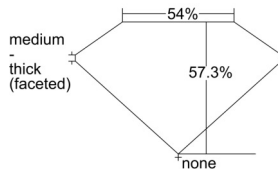

GIA®

FACSIMILE

GIA REPORT 6502589420

Verify this report at GIA.edu

GIA NATURAL DIAMOND DOSSIER®

October 08, 2024
GIA Report Number 6502589420
Shape and Cutting Style ..... Heart Brilliant
Measurements ..... 4.12 x 4.79 x 2.74 mm

GRADING RESULTS

Carat Weight ..... 0.31 carat
Color Grade ..... E
Clarity Grade VS1

ADDITIONAL GRADING INFORMATION

Polish ..... Excellent
Symmetry ..... Excellent
Fluorescence ..... None
Clarity Characteristics ..... Needle
Inscription(s): GIA 6502589420

PROPORTIONS

Profile not to actual proportions

GRADING SCALES

GIA COLOR SCALE		GIA CLARITY SCALE	
COLORLESS	D	VERY VERY SLIGHTLY INCLUDED	FLAWLESS
	E		INTERNALLY FLAWLESS
	F		VVS₁
	G		VVS₂
	H		VS₁
	I		VS₂
	J		SI₁
	K		SI₂
	L		I₁
	M		I₂
NEAR COLORLESS	N	SLIGHTLY INCLUDED	I₃
	O		
	P		
	Q		
FAINT	R		
	S		
	T		
	U		
VERY LIGHT	V		
	W		
	X		
	Y		
LIGHT	Z