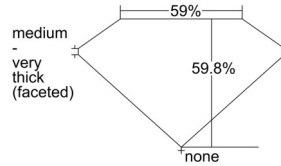

GIA®

FACSIMILE

GIA REPORT 6502589936

Verify this report at GIA.edu

GIA NATURAL DIAMOND DOSSIER®

October 08, 2024
GIA Report Number 6502589936
Shape and Cutting Style ..... Heart Brilliant
Measurements ..... 4.67 x 5.50 x 3.29 mm

GRADING RESULTS

Carat Weight ..... 0.50 carat
Color Grade ..... D
Clarity Grade VVS2

ADDITIONAL GRADING INFORMATION

Polish ..... Excellent
Symmetry ..... Very Good
Fluorescence ..... None
Clarity Characteristics..... Feather, Pinpoint
Inscription(s): GIA 6502589936

PROPORTIONS

Profile not to actual proportions

GRADING SCALES

GIA COLOR SCALE		GIA CLARITY SCALE			
COLORLESS	D	VERY VERY SLIGHTLY INCLUDED	FLAWLESS		
	E		INTERNALLY FLAWLESS		
	F	VERY SLIGHTLY INCLUDED	VVS₁		
	G		VVS₂		
	H		VS₁		
	NEAR COLORLESS	I	SLIGHTLY INCLUDED	VS₂	
		J		SI₁	
		FAINT	K	INCLUDED	SI₂
			L		I₁
			M		I₂
VERT LIGHT			N	INCLUDED	I₃
			O		
			P		
	Q				
LIGHT	R				
	S				
	T				
	U				
	V				
	W				
	X				
	Y				
	Z