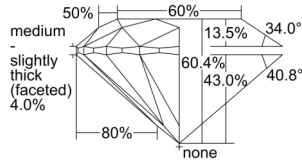

GIA®

FACSIMILE

GIA REPORT 6502591379

Verify this report at GIA.edu

GIA NATURAL DIAMOND DOSSIER®

October 08, 2024
GIA Report Number 6502591379
Shape and Cutting Style ..... Round Brilliant
Measurements ..... 5.17 - 5.20 x 3.13 mm

GRADING RESULTS

Carat Weight ..... 0.52 carat
Color Grade ..... H
Clarity Grade VS1
Cut Grade ..... Excellent

ADDITIONAL GRADING INFORMATION

Polish ..... Excellent
Symmetry ..... Excellent
Fluorescence ..... None
Clarity Characteristics..... Needle, Feather, Cloud, Pinpoint
Inscription(s): GIA 6502591379

PROPORTIONS

Profile to actual proportions

GRADING SCALES

GIA COLOR SCALE	GIA CLARITY SCALE	GIA CUT SCALE	
D	FLAWLESS	EXCELLENT	
E	INTERNALLY FLAWLESS		
F		VVS₁	VERY GOOD
G	VVS₂		
H	VS₁	GOOD	
I	VS₂		
J	SI₁	FAIR	
K	SI₂		
L	I₁	POOR	
M			
N			
O	I₂		
P			
Q	I₃		
R			
S			
T			
U			
V			
W			
X			
Y			
Z