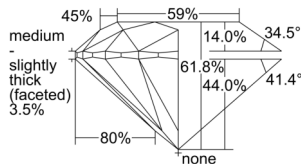

GIA®

FACSIMILE

GIA REPORT 6502591780

Verify this report at GIA.edu

GIA NATURAL DIAMOND DOSSIER®

October 08, 2024
GIA Report Number 6502591780
Shape and Cutting Style ..... Round Brilliant
Measurements ..... 5.26 - 5.30 x 3.26 mm

GRADING RESULTS

Carat Weight ..... 0.56 carat
Color Grade ..... H
Clarity Grade VVS1
Cut Grade ..... Excellent

ADDITIONAL GRADING INFORMATION

Polish ..... Excellent
Symmetry ..... Excellent
Fluorescence ..... None
Clarity Characteristics..... Cloud, Indented Natural
Inspection(s): GIA 6502591780

PROPORTIONS

Profile to actual proportions

GRADING SCALES

GIA COLOR SCALE	GIA CLARITY SCALE	GIA CUT SCALE	
D	FLAWLESS	EXCELLENT	
E	INTERNALLY FLAWLESS		
F		VVS₁	VERY GOOD
G	VVS₂		
H	VS₁	GOOD	
I	VS₂		
J	SI₁	FAIR	
K	SI₂		
L	I₁	POOR	
M			
N			
O	I₂		
P			
Q	I₃		
R			
S			
T			
U			
V			
W			
X			
Y			
Z