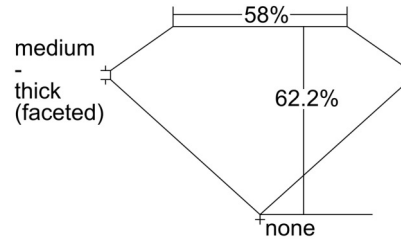

PROPORTIONS

Profile not to actual proportions