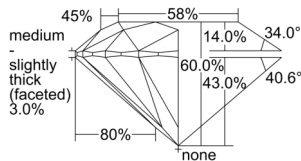

GIA®

FACSIMILE

GIA REPORT 6502592737

Verify this report at GIA.edu

GIA NATURAL DIAMOND DOSSIER®

October 09, 2024
GIA Report Number **6502592737**
Shape and Cutting Style ..... **Round Brilliant**
Measurements ..... **5.74 - 5.77 x 3.45 mm**

GRADING RESULTS

Carat Weight ..... **0.70 carat**
Color Grade ..... **G**
Clarity Grade **S11**
Cut Grade ..... **Excellent**

ADDITIONAL GRADING INFORMATION

Polish ..... **Excellent**
Symmetry ..... **Excellent**
Fluorescence ..... **Faint**
Clarity Characteristics ..... **Feather**
Inscription(s): **GIA 6502592737**

PROPORTIONS

Profile to actual proportions

GRADING SCALES

GIA COLOR SCALE	GIA CLARITY SCALE	GIA CUT SCALE	
D	FLAWLESS	EXCELLENT	
E	INTERNALLY FLAWLESS		
F		VVS₁	VERY GOOD
G	VVS₂		
H	VS₁	GOOD	
I	VS₂		
J	S1₁	FAIR	
K	S1₂		
L	I₁	POOR	
M	I₂		
N	I₃		
O			
P			
Q			
R			
S			
T			
U			
V			
W			
X			
Y			
Z