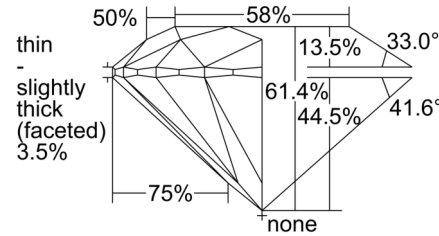

GIA NATURAL DIAMOND GRADING REPORT

October 08, 2024

GIA Report Number 6502593041

Shape and Cutting Style Round Brilliant

Measurements 8.83 - 8.87 x 5.43 mm

GRADING RESULTS

Carat Weight 2.60 carat

Color Grade H

Clarity Grade SI1

Cut Grade Excellent

ADDITIONAL GRADING INFORMATION

Polish Excellent

Symmetry Excellent

Fluorescence None

Inscription(s): GIA 6502593041

Comments: Additional clouds are not shown. Pinpoints are not shown.

PROPORTIONS

Profile to actual proportions

CLARITY CHARACTERISTICS

KEY TO SYMBOLS*

-  Feather
-  Needle
-  Crystal
-  Indented Natural
-  Cloud

* Red symbols denote internal characteristics (inclusions). Green or black symbols denote external characteristics (blemishes). Diagram is an approximate representation of the diamond, and symbols shown indicate type, position, and approximate size of clarity characteristics. All clarity characteristics may not be shown. Details of finish are not shown.