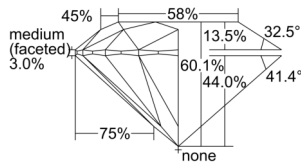

GIA®

FACSIMILE

GIA REPORT 6502594174

Verify this report at GIA.edu

GIA NATURAL DIAMOND DOSSIER®

October 09, 2024
GIA Report Number 6502594174
Shape and Cutting Style ..... Round Brilliant
Measurements ..... 4.40 - 4.42 x 2.65 mm

GRADING RESULTS

Carat Weight ..... 0.31 carat
Color Grade ..... F
Clarity Grade VS2
Cut Grade ..... Excellent

ADDITIONAL GRADING INFORMATION

Polish ..... Excellent
Symmetry ..... Excellent
Fluorescence ..... None
Clarity Characteristics ..... Cloud, Feather, Knot
Inspection(s): GIA 6502594174

PROPORTIONS

Profile to actual proportions

GRADING SCALES

GIA COLOR SCALE	GIA CLARITY SCALE	GIA CUT SCALE	
D	FLAWLESS	EXCELLENT	
E	INTERNALLY FLAWLESS		
F		VVS₁	VERY GOOD
G	VVS₂		
H	VS₁	GOOD	
I	VS₂		
J	SI₁	FAIR	
K	SI₂		
L	I₁	POOR	
M	I₂		
N	I₃		
O			
P			
Q			
R			
S			
T			
U			
V			
W			
X			
Y			
Z