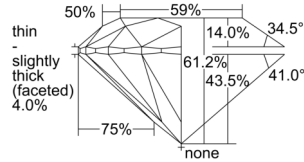

GIA®

FACSIMILE

GIA REPORT 6502596679

Verify this report at GIA.edu

GIA NATURAL DIAMOND DOSSIER®

October 08, 2024
GIA Report Number 6502596679
Shape and Cutting Style ..... Round Brilliant
Measurements ..... 4.28 - 4.31 x 2.63 mm

GRADING RESULTS

Carat Weight ..... 0.30 carat
Color Grade ..... D
Clarity Grade VS1
Cut Grade ..... Excellent

ADDITIONAL GRADING INFORMATION

Polish ..... Excellent
Symmetry ..... Excellent
Fluorescence ..... Medium Blue
Clarity Characteristics..... Indented Natural, Pinpoint
Inspection(s): GIA 6502596679

PROPORTIONS

Profile to actual proportions

GRADING SCALES

GIA COLOR SCALE	GIA CLARITY SCALE	GIA CUT SCALE	
D	FLAWLESS	EXCELLENT	
E	INTERNALLY FLAWLESS		
F		VVS₁	VERY GOOD
G	VVS₂		
H	VS₁	GOOD	
I	VS₂		
J	SI₁	FAIR	
K	SI₂		
L	I₁	POOR	
M	I₂		
N	I₃		
O			
P			
Q			
R			
S			
T			
U			
V			
W			
X			
Y			
Z