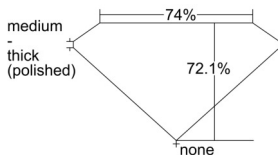

GIA®

FACSIMILE

GIA REPORT 6502597554

Verify this report at GIA.edu

GIA NATURAL DIAMOND DOSSIER®

October 09, 2024
GIA Report Number 6502597554
Shape and Cutting Style ..... Square Modified Brilliant
Measurements ..... 4.36 x 4.33 x 3.12 mm

GRADING RESULTS

Carat Weight ..... 0.50 carat
Color Grade ..... G
Clarity Grade VVS2

ADDITIONAL GRADING INFORMATION

Polish ..... Excellent
Symmetry ..... Very Good
Fluorescence ..... None
Clarity Characteristics ..... Pinpoint
Inscription(s): GIA 6502597554

PROPORTIONS

Profile not to actual proportions

GRADING SCALES

GIA COLOR SCALE		GIA CLARITY SCALE			
COLORLESS	D	VERY VERY SLIGHTLY INCLUDED	FLAWLESS		
	E		INTERNALLY FLAWLESS		
	F		VVS₁		
	NEAR COLORLESS	G	VERY SLIGHTLY INCLUDED	VVS₂	
		H		VS₁	
		FAINT	I	SLIGHTLY INCLUDED	VS₂
			J		SI₁
			K		SI₂
	LIGHT	L	INCLUDED	I₁	
		M		I₂	
N		I₃			
O					
P					
Q					
R					
S