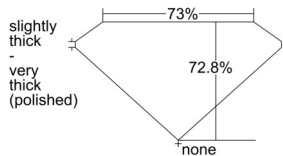

GIA®

FACSIMILE

GIA REPORT 6502597612

Verify this report at GIA.edu

GIA NATURAL DIAMOND DOSSIER®

October 09, 2024
GIA Report Number 6502597612
Shape and Cutting Style ..... Square Modified Brilliant
Measurements ..... 4.33 x 4.26 x 3.10 mm

GRADING RESULTS

Carat Weight ..... 0.51 carat
Color Grade ..... G
Clarity Grade VS1

ADDITIONAL GRADING INFORMATION

Polish ..... Excellent
Symmetry ..... Excellent
Fluorescence ..... None
Clarity Characteristics..... Crystal, Cloud, Needle, Pinpoint
Inscription(s): GIA 6502597612

PROPORTIONS

Profile not to actual proportions

GRADING SCALES

GIA COLOR SCALE		GIA CLARITY SCALE			
COLORLESS	D	VERY VERY SLIGHTLY INCLUDED	FLAWLESS		
	E		INTERNALLY FLAWLESS		
	F	VERY SLIGHTLY INCLUDED	VVS₁		
	G		VVS₂		
	H		VS₁		
	NEAR COLORLESS	I	SLIGHTLY INCLUDED	VS₂	
		J		SI₁	
		FAINT	K	INCLUDED	SI₂
			L		I₁
			M		I₂
VERY LIGHT			N	INCLUDED	I₃
			O		
			P		
	Q				
LIGHT	R				
	S				
	T				
	U				
	V				
	Z