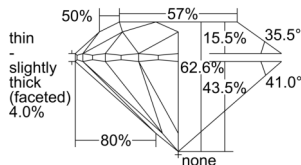

GIA®

FACSIMILE

GIA REPORT 6502597748

Verify this report at GIA.edu

GIA NATURAL DIAMOND DOSSIER®

October 08, 2024
GIA Report Number 6502597748
Shape and Cutting Style ..... Round Brilliant
Measurements ..... 5.83 - 5.85 x 3.66 mm

GRADING RESULTS

Carat Weight ..... 0.77 carat
Color Grade ..... G
Clarity Grade S11
Cut Grade ..... Excellent

ADDITIONAL GRADING INFORMATION

Polish ..... Excellent
Symmetry ..... Excellent
Fluorescence ..... Faint
Clarity Characteristics ..... Crystal
Inscription(s): GIA 6502597748

PROPORTIONS

Profile to actual proportions

GRADING SCALES

GIA COLOR SCALE	GIA CLARITY SCALE	GIA CUT SCALE	
D	FLAWLESS	EXCELLENT	
E	INTERNALLY FLAWLESS		
F		VVS₁	VERY GOOD
G	VVS₂		
H	VS₁	GOOD	
I	VS₂		
J	S1₁	FAIR	
K	S1₂		
L	I₁	POOR	
M	I₂		
N	I₃		
O			
P			
Q			
R			
S			
T			
U			
V			
W			
X			
Y			
Z