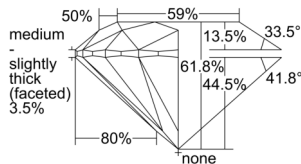

GIA®

FACSIMILE

GIA REPORT 6502597854

Verify this report at GIA.edu

GIA NATURAL DIAMOND DOSSIER®

October 08, 2024
GIA Report Number 6502597854
Shape and Cutting Style ..... Round Brilliant
Measurements ..... 5.09 - 5.13 x 3.16 mm

GRADING RESULTS

Carat Weight ..... 0.50 carat
Color Grade ..... F
Clarity Grade VS1
Cut Grade ..... Excellent

ADDITIONAL GRADING INFORMATION

Polish ..... Excellent
Symmetry ..... Excellent
Fluorescence ..... None
Clarity Characteristics..... Crystal, Feather, Needle, Pinpoint
Inscription(s): GIA 6502597854

PROPORTIONS

Profile to actual proportions

GRADING SCALES

GIA COLOR SCALE	GIA CLARITY SCALE	GIA CUT SCALE	
D	FLAWLESS	EXCELLENT	
E	INTERNALLY FLAWLESS		
F		VVS₁	VERY GOOD
G	VVS₂		
H	VS₁	GOOD	
I	VS₂		
J	SI₁	FAIR	
K	SI₂		
L	I₁	POOR	
M			
N			
O	I₂		
P			
Q			
R	I₃		
S			
T			
U			
V			
W			
X			
Y			
Z