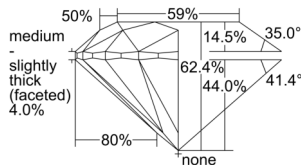

GIA®

FACSIMILE

GIA REPORT 6502598124

Verify this report at GIA.edu

GIA NATURAL DIAMOND DOSSIER®

October 08, 2024
GIA Report Number 6502598124
Shape and Cutting Style ..... Round Brilliant
Measurements ..... 5.82 - 5.86 x 3.64 mm

GRADING RESULTS

Carat Weight ..... 0.76 carat
Color Grade ..... H
Clarity Grade VVS2
Cut Grade ..... Excellent

ADDITIONAL GRADING INFORMATION

Polish ..... Excellent
Symmetry ..... Excellent
Fluorescence ..... None
Clarity Characteristics ..... Feather, Pinpoint
Inscription(s): GIA 6502598124

PROPORTIONS

Profile to actual proportions

GRADING SCALES

GIA COLOR SCALE	GIA CLARITY SCALE	GIA CUT SCALE	
D	FLAWLESS	EXCELLENT	
E	INTERNALLY FLAWLESS		
F		VVS₁	VERY GOOD
G	VVS₂		
H	VS₁	GOOD	
I	VS₂		
J	SI₁	FAIR	
K	SI₂		
L	I₁	POOR	
M	I₂		
N	I₃		
O			
P			
Q			
R			
S			
T			
U			
V			
W			
X			
Y			
Z