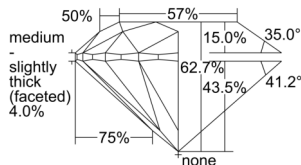

GIA®

FACSIMILE

GIA NATURAL DIAMOND DOSSIER®

October 08, 2024
GIA Report Number 6502598140
Shape and Cutting Style ..... Round Brilliant
Measurements ..... 5.69 - 5.72 x 3.58 mm

GRADING RESULTS

Carat Weight ..... 0.72 carat
Color Grade ..... H
Clarity Grade S11
Cut Grade ..... Excellent

ADDITIONAL GRADING INFORMATION

Polish ..... Excellent
Symmetry ..... Excellent
Fluorescence ..... Faint
Clarity Characteristics ..... Feather
Inscription(s): GIA 6502598140

GIA REPORT 6502598140

Verify this report at GIA.edu

PROPORTIONS

Profile to actual proportions

GRADING SCALES

GIA COLOR SCALE	GIA CLARITY SCALE	GIA CUT SCALE	
D	FLAWLESS	EXCELLENT	
E	INTERNALLY FLAWLESS		
F		VVS₁	VERY GOOD
G	VVS₂		
H	VS₁	GOOD	
I	VS₂		
J	S1₁	FAIR	
K	S1₂		
L	I₁	POOR	
M	I₂		
N	I₃		
O			
P			
Q			
R			
S			
T			
U			
V			
W			
X			
Y			
Z