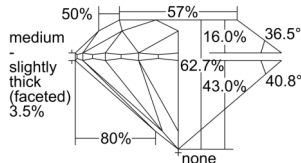

GIA®

FACSIMILE

GIA REPORT 6502598276

Verify this report at GIA.edu

GIA NATURAL DIAMOND DOSSIER®

October 08, 2024
GIA Report Number **6502598276**
Shape and Cutting Style ..... **Round Brilliant**
Measurements ..... **5.88 - 5.92 x 3.69 mm**

GRADING RESULTS

Carat Weight ..... **0.80 carat**
Color Grade ..... **F**
Clarity Grade **S11**
Cut Grade ..... **Excellent**

ADDITIONAL GRADING INFORMATION

Polish ..... **Excellent**
Symmetry ..... **Excellent**
Fluorescence ..... **None**
Clarity Characteristics..... **Feather, Crystal, Cloud, Cavity**
Inscription(s): **GIA 6502598276**

PROPORTIONS

Profile to actual proportions