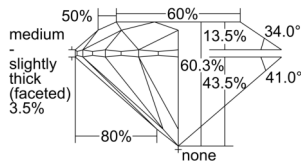

GIA®

FACSIMILE

GIA REPORT 6502598411

Verify this report at GIA.edu

GIA NATURAL DIAMOND DOSSIER®

October 09, 2024
GIA Report Number 6502598411
Shape and Cutting Style ..... Round Brilliant
Measurements ..... 5.39 - 5.41 x 3.26 mm

GRADING RESULTS

Carat Weight ..... 0.59 carat
Color Grade ..... H
Clarity Grade VS2
Cut Grade ..... Excellent

ADDITIONAL GRADING INFORMATION

Polish ..... Excellent
Symmetry ..... Excellent
Fluorescence ..... Faint
Clarity Characteristics..... Indented Natural, Needle, Cavity
Inscription(s): GIA 6502598411

PROPORTIONS

Profile to actual proportions

GRADING SCALES

GIA COLOR SCALE	GIA CLARITY SCALE	GIA CUT SCALE	
D	FLAWLESS	EXCELLENT	
E	INTERNALLY FLAWLESS		
F		VVS₁	VERY GOOD
G	VVS₂		
H	VS₁	GOOD	
I	VS₂		
J	SI₁	FAIR	
K	SI₂		
L	I₁	POOR	
M	I₂		
N	I₃		
O			
P			
Q			
R			
S			
T			
U			
V			
W			
X			
Y			
Z