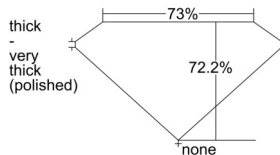

GIA®

FACSIMILE

GIA REPORT 6502598620

Verify this report at GIA.edu

GIA NATURAL DIAMOND DOSSIER®

October 08, 2024
GIA Report Number 6502598620
Shape and Cutting Style ..... Square Modified Brilliant
Measurements ..... 4.07 x 4.00 x 2.89 mm

GRADING RESULTS

Carat Weight ..... 0.41 carat
Color Grade ..... F
Clarity Grade VVS1

ADDITIONAL GRADING INFORMATION

Polish ..... Excellent
Symmetry ..... Excellent
Fluorescence ..... None
Clarity Characteristics ..... Pinpoint
Inscription(s): GIA 6502598620

PROPORTIONS

Profile not to actual proportions

GRADING SCALES

GIA COLOR SCALE		GIA CLARITY SCALE			
COLORLESS	D	VERY VERY SLIGHTLY INCLUDED	FLAWLESS		
	E		INTERNALLY FLAWLESS		
	F	VERY SLIGHTLY INCLUDED	VVS₁		
	G		VVS₂		
	H		VS₁		
	NEAR COLORLESS	I	SLIGHTLY INCLUDED	VS₂	
		J		SI₁	
		FAINT	K	INCLUDED	SI₂
			L		I₁
			M		I₂
VERT LIGHT	N	LIGHT	I₃		
	O				
	P				
	Q				
	R