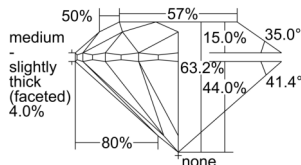

GIA®

FACSIMILE

GIA REPORT 6502599121

Verify this report at GIA.edu

GIA NATURAL DIAMOND DOSSIER®

October 08, 2024
GIA Report Number 6502599121
Shape and Cutting Style ..... Round Brilliant
Measurements ..... 5.61 - 5.65 x 3.56 mm

GRADING RESULTS

Carat Weight ..... 0.70 carat
Color Grade ..... E
Clarity Grade VS2
Cut Grade ..... Excellent

ADDITIONAL GRADING INFORMATION

Polish ..... Excellent
Symmetry ..... Excellent
Fluorescence ..... None
Clarity Characteristics..... Crystal, Feather, Cloud
Inscription(s): GIA 6502599121

PROPORTIONS

Profile to actual proportions

GRADING SCALES

GIA COLOR SCALE	GIA CLARITY SCALE	GIA CUT SCALE	
D	FLAWLESS	EXCELLENT	
E	INTERNALLY FLAWLESS		
F		VVS₁	VERY GOOD
G	VVS₂		
H	VS₁	GOOD	
I	VS₂		
J	SI₁	FAIR	
K	SI₂		
L	I₁	POOR	
M	I₂		
N	I₃		
O			
P			
Q			
R			
S			
T			
U			
V			
W			
X			
Y			
Z