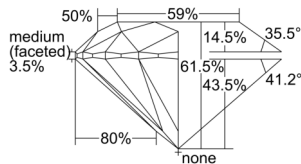

GIA®

FACSIMILE

GIA REPORT 6502599604

Verify this report at GIA.edu

GIA NATURAL DIAMOND DOSSIER®

October 09, 2024
GIA Report Number 6502599604
Shape and Cutting Style ..... Round Brilliant
Measurements ..... 5.86 - 5.88 x 3.61 mm

GRADING RESULTS

Carat Weight ..... 0.76 carat
Color Grade ..... F
Clarity Grade VS2
Cut Grade ..... Excellent

ADDITIONAL GRADING INFORMATION

Polish ..... Excellent
Symmetry ..... Excellent
Fluorescence ..... Medium Blue
Clarity Characteristics..... Crystal, Feather
Inscription(s): GIA 6502599604

PROPORTIONS

Profile to actual proportions

GRADING SCALES

GIA COLOR SCALE

COLORED	D
	E
	F
	G
	H
	I
	J
NEAR COLORLESS	K
	L
	M
	N
	O
	P
	Q
	R
	S
	T
	U
	V
	W
	X
	Y
	Z

GIA CLARITY SCALE

GIA CUT SCALE

EXCELLENT
VERY GOOD
GOOD
FAIR
POOR