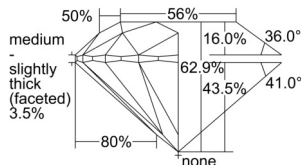

GIA®

FACSIMILE

GIA REPORT 6502599789

Verify this report at GIA.edu

GIA NATURAL DIAMOND DOSSIER®

October 10, 2024
GIA Report Number **6502599789**
Shape and Cutting Style ..... **Round Brilliant**
Measurements ..... **5.66 - 5.68 x 3.56 mm**

GRADING RESULTS

Carat Weight ..... **0.71 carat**
Color Grade ..... **F**
Clarity Grade **VVS2**
Cut Grade ..... **Excellent**

ADDITIONAL GRADING INFORMATION

Polish ..... **Excellent**
Symmetry ..... **Excellent**
Fluorescence ..... **Medium Blue**
Clarity Characteristics..... **Pinpoint, Needle**
Inscription(s): **GIA 6502599789**

PROPORTIONS

Profile to actual proportions

GRADING SCALES

GIA COLOR SCALE

COLORLESS	D
	E
	F
	G
	H
	I
	J
NEAR COLORLESS	K
	L
Faint	M
	N
	O
	P
Very Light	Q
	R
	S
	T
	U
	V
Light	W
	X
	Y
	Z

GIA CLARITY SCALE

GIA CUT SCALE

EXCELLENT	VERY GOOD	GOOD	FAIR	POOR	
					EXCELLENT
VERY GOOD	GOOD	GOOD	FAIR	POOR	
					EXCELLENT
GOOD	GOOD	GOOD	FAIR	POOR	
					EXCELLENT
FAIR	FAIR	FAIR	FAIR	POOR	
					EXCELLENT
POOR	POOR	POOR	POOR	POOR	
					EXCELLENT