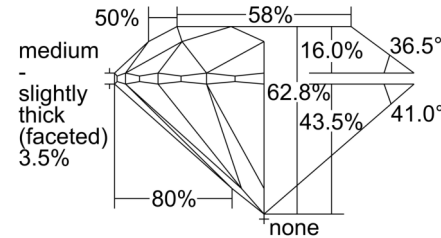

#### GIA NATURAL DIAMOND GRADING REPORT

October 11, 2024  
 GIA Report Number ..... 6502602729  
 Shape and Cutting Style ..... Round Brilliant  
 Measurements ..... 6.32 - 6.35 x 3.98 mm

#### GRADING RESULTS

Carat Weight ..... 1.00 carat  
 Color Grade ..... G  
 Clarity Grade ..... SI1  
 Cut Grade ..... Excellent

#### PROPORTIONS

Profile to actual proportions