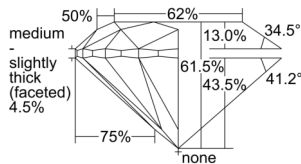

GIA®

FACSIMILE

GIA REPORT 6502604381

Verify this report at GIA.edu

GIA NATURAL DIAMOND DOSSIER®

October 09, 2024
GIA Report Number 6502604381
Shape and Cutting Style ..... Round Brilliant
Measurements ..... 5.06 - 5.08 x 3.12 mm

GRADING RESULTS

Carat Weight ..... 0.50 carat
Color Grade L
Clarity Grade VS1
Cut Grade ..... Excellent

ADDITIONAL GRADING INFORMATION

Polish ..... Excellent
Symmetry ..... Excellent
Fluorescence ..... None
Clarity Characteristics.....Crystal, Indented Natural, Pinpoint
Inscription(s): GIA 6502604381

PROPORTIONS

Profile to actual proportions

GRADING SCALES

GIA COLOR SCALE	GIA CLARITY SCALE	GIA CUT SCALE	
D	FLAWLESS	EXCELLENT	
E	INTERNALLY FLAWLESS		
F		VVS₁	VERY GOOD
G	VVS₂		
H	VS₁	GOOD	
I	VS₂		
J	SI₁	FAIR	
K	SI₂		
L	I₁	POOR	
M	I₂		
N	I₃		
O			
P			
Q			
R			
S			
T			
U			
V			
W			
X			
Y			
Z