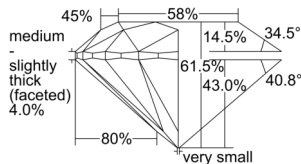

GIA®

FACSIMILE

GIA REPORT 6502606136

Verify this report at GIA.edu

GIA NATURAL DIAMOND DOSSIER®

October 09, 2024
GIA Report Number 6502606136
Shape and Cutting Style ..... Round Brilliant
Measurements ..... 4.58 - 4.61 x 2.82 mm

GRADING RESULTS

Carat Weight ..... 0.37 carat
Color Grade ..... F
Clarity Grade S11
Cut Grade ..... Excellent

ADDITIONAL GRADING INFORMATION

Polish ..... Excellent
Symmetry ..... Very Good
Fluorescence ..... None
Clarity Characteristics..... Feather, Cloud, Crystal
Inspection(s): GIA 6502606136

PROPORTIONS

Profile to actual proportions

GRADING SCALES

GIA COLOR SCALE	GIA CLARITY SCALE	GIA CUT SCALE	
D	FLAWLESS	EXCELLENT	
E	INTERNALLY FLAWLESS		
F		VVS₁	VERY GOOD
G	VVS₂		
H	VS₁	GOOD	
I	VS₂		
J	S1₁	FAIR	
K	S1₂		
L	I₁	POOR	
M	I₂		
N	I₃		
O			
P			
Q			
R			
S			
T			
U			
V			
W			
X			
Y			
Z