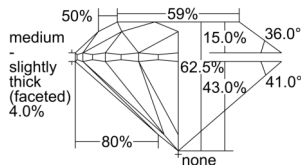

GIA®

FACSIMILE

GIA REPORT 6502607384

Verify this report at GIA.edu

GIA NATURAL DIAMOND DOSSIER®

October 09, 2024
GIA Report Number 6502607384
Shape and Cutting Style ..... Round Brilliant
Measurements ..... 4.89 - 4.92 x 3.06 mm

GRADING RESULTS

Carat Weight ..... 0.46 carat
Color Grade ..... G
Clarity Grade S11
Cut Grade ..... Excellent

ADDITIONAL GRADING INFORMATION

Polish ..... Excellent
Symmetry ..... Excellent
Fluorescence ..... None
Clarity Characteristics..... Crystal, Cloud, Feather
Inspection(s): GIA 6502607384

PROPORTIONS

Profile to actual proportions

GRADING SCALES

GIA COLOR SCALE	GIA CLARITY SCALE	GIA CUT SCALE	
D	FLAWLESS	EXCELLENT	
E	INTERNALLY FLAWLESS		
F		VVS₁	VERY GOOD
G	VVS₂		
H	VS₁	GOOD	
I	VS₂		
J	S1₁	FAIR	
K	S1₂		
L	I₁	POOR	
M	I₂		
N	I₃		
O			
P			
Q			
R			
S			
T			
U			
V			
W			
X			
Y			
Z