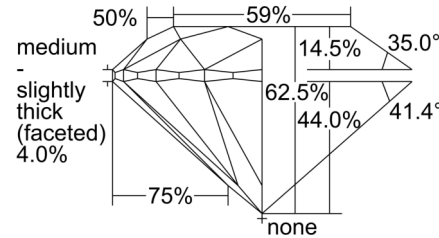

#### GRADING RESULTS

Carat Weight ..... 1.04 carat

Color Grade ..... D

Clarity Grade ..... VVS2

Cut Grade ..... Excellent

#### PROPORTIONS

Profile to actual proportions