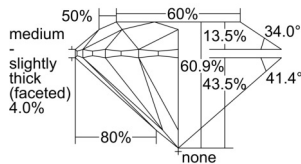

GIA®

FACSIMILE

GIA REPORT 6502620271

Verify this report at GIA.edu

GIA NATURAL DIAMOND DOSSIER®

October 10, 2024
GIA Report Number 6502620271
Shape and Cutting Style ..... Round Brilliant
Measurements ..... 5.11 - 5.13 x 3.12 mm

GRADING RESULTS

Carat Weight ..... 0.50 carat
Color Grade ..... D
Clarity Grade VS1
Cut Grade ..... Excellent

ADDITIONAL GRADING INFORMATION

Polish ..... Excellent
Symmetry ..... Excellent
Fluorescence ..... None
Clarity Characteristics..... Crystal, Pinpoint
Inscription(s): GIA 6502620271

PROPORTIONS

Profile to actual proportions

GRADING SCALES

GIA COLOR SCALE	GIA CLARITY SCALE	GIA CUT SCALE	
D	FLAWLESS	EXCELLENT	
E	INTERNALLY FLAWLESS		
F		VVS₁	VERY GOOD
G	VVS₂		
H	VS₁	GOOD	
I	VS₂		
J	SI₁	FAIR	
K	SI₂		
L	I₁	POOR	
M			
N			
O	I₂		
P			
Q	I₃		
R			
S			
T			
U			
V			
W			
X			
Y			
Z