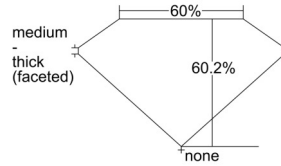

GIA®

FACSIMILE

GIA REPORT 6502620784

Verify this report at GIA.edu

GIA NATURAL DIAMOND DOSSIER®

October 10, 2024
GIA Report Number 6502620784
Shape and Cutting Style ..... Heart Brilliant
Measurements ..... 4.47 x 5.08 x 3.06 mm

GRADING RESULTS

Carat Weight ..... 0.41 carat
Color Grade ..... D
Clarity Grade VS1

ADDITIONAL GRADING INFORMATION

Polish ..... Excellent
Symmetry ..... Excellent
Fluorescence ..... None
Clarity Characteristics ..... Crystal, Pinpoint
Inscription(s): GIA 6502620784

PROPORTIONS

Profile not to actual proportions

GRADING SCALES

GIA COLOR SCALE		GIA CLARITY SCALE	
COLORLESS	D	VERY VERY SLIGHTLY SIGHTLY INCLUDED	FLAWLESS
	E		INTERNALLY FLAWLESS
	F		VVS₁
	G		VVS₂
	H		VS₁
	I		VS₂
	J		SI₁
	K		SI₂
	L		I₁
	M		I₂
NEAR COLORLESS	N	SLIGHTLY INCLUDED	I₃
	O		
	P		
	Q		
FAINT	R		
	S		
	T		
	U		
VERT LIGHT	V		
	W		
	X		
	Y		
LIGHT	Z