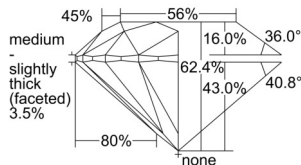

GIA®

FACSIMILE

GIA REPORT 6502620839

Verify this report at GIA.edu

GIA NATURAL DIAMOND DOSSIER®

October 10, 2024
GIA Report Number 6502620839
Shape and Cutting Style ..... Round Brilliant
Measurements ..... 3.75 - 3.77 x 2.35 mm

GRADING RESULTS

Carat Weight ..... 0.20 carat
Color Grade ..... E
Clarity Grade VS1
Cut Grade ..... Excellent

ADDITIONAL GRADING INFORMATION

Polish ..... Excellent
Symmetry ..... Excellent
Fluorescence ..... None
Clarity Characteristics ..... Cloud, Pinpoint
Inscription(s): GIA 6502620839

PROPORTIONS

Profile to actual proportions

GRADING SCALES

GIA COLOR SCALE

COLORLESS	D
	E
	F
	G
	H
	I
	J
NEAR COLORLESS	K
	L
Faint	M
	N
	O
	P
Very Light	Q
	R
	S
	T
	U
	V
Light	W
	X
	Y
	Z

GIA CLARITY SCALE

FLAWLESS	VERY VERY SLIGHTLY INCLUDED	VS₁	VS₂	VS₁	VS₂	SI₁	SI₂	I₁	I₂	I₃		
											FLAWLESS	INTERNALLY FLAWLESS

GIA CUT SCALE

EXCELLENT
VERY GOOD
GOOD
FAIR
POOR