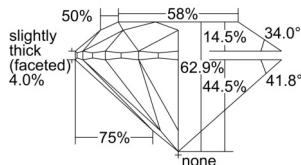

GIA®

FACSIMILE

GIA REPORT 6502622511

Verify this report at GIA.edu

GIA NATURAL DIAMOND DOSSIER®

October 10, 2024
GIA Report Number 6502622511
Shape and Cutting Style ..... Round Brilliant
Measurements ..... 3.95 - 3.98 x 2.49 mm

GRADING RESULTS

Carat Weight ..... 0.24 carat
Color Grade ..... E
Clarity Grade VS1
Cut Grade ..... Excellent

ADDITIONAL GRADING INFORMATION

Polish ..... Excellent
Symmetry ..... Excellent
Fluorescence ..... None
Clarity Characteristics..... Cloud, Crystal, Pinpoint
Inspection(s): GIA 6502622511

PROPORTIONS

Profile to actual proportions