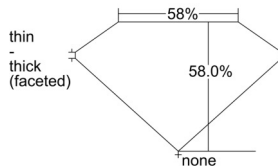

GIA®

FACSIMILE

GIA REPORT 6502623546

Verify this report at GIA.edu

GIA NATURAL DIAMOND DOSSIER®

October 10, 2024
GIA Report Number 6502623546
Shape and Cutting Style ..... Heart Brilliant
Measurements ..... 5.46 x 6.28 x 3.65 mm

GRADING RESULTS

Carat Weight ..... 0.70 carat
Color Grade ..... F
Clarity Grade VS1

ADDITIONAL GRADING INFORMATION

Polish ..... Excellent
Symmetry ..... Excellent
Fluorescence ..... None
Clarity Characteristics..... Crystal, Indented Natural, Needle,
Pinpoint

Inscription(s): GIA 6502623546

PROPORTIONS

Profile not to actual proportions

GRADING SCALES

GIA COLOR SCALE		GIA CLARITY SCALE			
COLORLESS	D	VERY VERY SLIGHTLY INCLUDED	FLAWLESS		
	E		INTERNALLY FLAWLESS		
	F	VERY SLIGHTLY INCLUDED	VVS₁		
	G		VVS₂		
	H		VS₁		
	NEAR COLORLESS	I	SLIGHTLY INCLUDED	VS₂	
		J		SI₁	
		FAINT	K	INCLUDED	SI₂
			L		I₁
			M		I₂
VERT LIGHT	N	LIGHT	I₃		
	O				
	P				
	Q				
	R