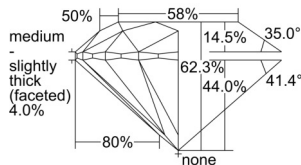

GIA®

FACSIMILE

GIA REPORT 6502624294

Verify this report at GIA.edu

GIA NATURAL DIAMOND DOSSIER®

October 17, 2024
GIA Report Number 6502624294
Shape and Cutting Style ..... Round Brilliant
Measurements ..... 4.81 - 4.83 x 3.01 mm

GRADING RESULTS

Carat Weight ..... 0.43 carat
Color Grade I
Clarity Grade VS1
Cut Grade ..... Excellent

ADDITIONAL GRADING INFORMATION

Polish ..... Excellent
Symmetry ..... Excellent
Fluorescence ..... None
Clarity Characteristics ..... Crystal
Inscription(s): GIA 6502624294

PROPORTIONS

Profile to actual proportions

GRADING SCALES

GIA COLOR SCALE	GIA CLARITY SCALE	GIA CUT SCALE	
D	FLAWLESS	EXCELLENT	
E	INTERNALLY FLAWLESS		
F		VVS₁	VERY GOOD
G	VVS₂		
H	VS₁	GOOD	
I	VS₂		
J	SI₁	FAIR	
K	SI₂		
L	I₁	POOR	
M	I₂		
N	I₃		
O			
P			
Q			
R			
S			
T			
U			
V			
W			
X			
Y			
Z