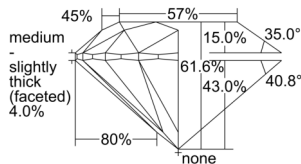

GIA®

FACSIMILE

GIA REPORT 6502624331

Verify this report at GIA.edu

GIA NATURAL DIAMOND DOSSIER®

October 10, 2024
GIA Report Number 6502624331
Shape and Cutting Style ..... Round Brilliant
Measurements ..... 3.82 - 3.84 x 2.36 mm

GRADING RESULTS

Carat Weight ..... 0.21 carat
Color Grade ..... E
Clarity Grade VVS1
Cut Grade ..... Excellent

ADDITIONAL GRADING INFORMATION

Polish ..... Excellent
Symmetry ..... Excellent
Fluorescence ..... None
Clarity Characteristics ..... Pinpoint, Cloud
Inscription(s): GIA 6502624331

PROPORTIONS

Profile to actual proportions

GRADING SCALES

GIA COLOR SCALE	GIA CLARITY SCALE	GIA CUT SCALE	
D	FLAWLESS	EXCELLENT	
E	INTERNALLY FLAWLESS		
F		VVS₁	VERY GOOD
G	VVS₂		
H	VS₁	GOOD	
I	VS₂		
J	SI₁	FAIR	
K	SI₂		
L	I₁	POOR	
M			
N			
O	I₂		
P			
Q			
R	I₃		
S			
T			
U			
V			
W			
X			
Y			
Z