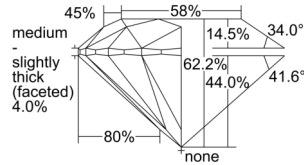

GIA®

FACSIMILE

GIA REPORT 6502627541

Verify this report at GIA.edu

GIA NATURAL DIAMOND DOSSIER®

October 11, 2024
GIA Report Number 6502627541
Shape and Cutting Style ..... Round Brilliant
Measurements ..... 4.01 - 4.04 x 2.51 mm

GRADING RESULTS

Carat Weight ..... 0.25 carat
Color Grade ..... D
Clarity Grade VVS2
Cut Grade ..... Excellent

ADDITIONAL GRADING INFORMATION

Polish ..... Excellent
Symmetry ..... Excellent
Fluorescence ..... None
Clarity Characteristics ..... Pinpoint, Cloud
Inscription(s): GIA 6502627541

PROPORTIONS

Profile to actual proportions