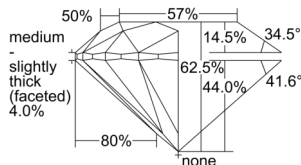

GIA®

FACSIMILE

GIA REPORT 6502627597

Verify this report at GIA.edu

GIA NATURAL DIAMOND DOSSIER®

October 11, 2024
GIA Report Number 6502627597
Shape and Cutting Style ..... Round Brilliant
Measurements ..... 3.63 - 3.65 x 2.27 mm

GRADING RESULTS

Carat Weight ..... 0.18 carat
Color Grade ..... F
Clarity Grade VS1
Cut Grade ..... Excellent

ADDITIONAL GRADING INFORMATION

Polish ..... Excellent
Symmetry ..... Excellent
Fluorescence ..... None
Clarity Characteristics ..... Feather, Pinpoint
Inscription(s): GIA 6502627597

PROPORTIONS

Profile to actual proportions

GRADING SCALES

GIA COLOR SCALE	GIA CLARITY SCALE	GIA CUT SCALE
D	FLAWLESS	EXCELLENT
E	FLAWLESS	
F	INTERNALLY FLAWLESS	VERY GOOD
G	FLAWLESS	
H	VVS₁	GOOD
I	VVS₂	
J	VS₁	FAIR
K	VS₂	
L	SI₁	POOR
M	SI₂	
N	I₁	
O	I₂	
P	I₃	
Q		
R		
S		
T		
U		
V		
W		
X		
Y		
Z