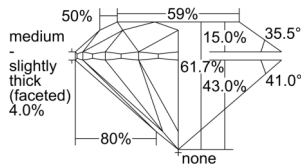

GIA®

FACSIMILE

GIA REPORT 6502627646

Verify this report at GIA.edu

GIA NATURAL DIAMOND DOSSIER®

October 11, 2024
GIA Report Number 6502627646
Shape and Cutting Style ..... Round Brilliant
Measurements ..... 3.64 - 3.66 x 2.25 mm

GRADING RESULTS

Carat Weight ..... 0.18 carat
Color Grade ..... F
Clarity Grade VS1
Cut Grade ..... Excellent

ADDITIONAL GRADING INFORMATION

Polish ..... Excellent
Symmetry ..... Excellent
Fluorescence ..... None
Clarity Characteristics ..... Cloud
Inscription(s): GIA 6502627646

PROPORTIONS

Profile to actual proportions

GRADING SCALES

GIA COLOR SCALE	GIA CLARITY SCALE	GIA CUT SCALE	
D	FLAWLESS	EXCELLENT	
E	INTERNALLY FLAWLESS		
F		VVS₁	VERY GOOD
G	VVS₂		
H	VS₁	GOOD	
I	VS₂		
J	SI₁	FAIR	
K	SI₂		
L	I₁	POOR	
M	I₂		
N	I₃		
O			
P			
Q			
R			
S			
T			
U			
V			
W			
X			
Y			
Z