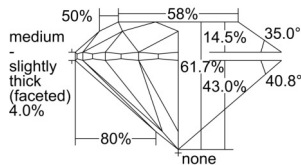

GIA®

FACSIMILE

GIA REPORT 6502627971

Verify this report at GIA.edu

GIA NATURAL DIAMOND DOSSIER®

October 10, 2024
GIA Report Number 6502627971
Shape and Cutting Style ..... Round Brilliant
Measurements ..... 5.37 - 5.42 x 3.33 mm

GRADING RESULTS

Carat Weight ..... 0.60 carat
Color Grade ..... F
Clarity Grade VS2
Cut Grade ..... Excellent

ADDITIONAL GRADING INFORMATION

Polish ..... Excellent
Symmetry ..... Very Good
Fluorescence ..... Faint
Clarity Characteristics..... Crystal, Cloud, Feather
Inscription(s): GIA 6502627971

PROPORTIONS

Profile to actual proportions

GRADING SCALES

GIA COLOR SCALE	GIA CLARITY SCALE	GIA CUT SCALE	
D	FLAWLESS	EXCELLENT	
E	INTERNALLY FLAWLESS		
F		VVS₁	VERY GOOD
G	VVS₂		
H	VS₁	GOOD	
I	VS₂		
J	SI₁	FAIR	
K	SI₂		
L	I₁	POOR	
M	I₂		
N	I₃		
O			
P			
Q			
R			
S			
T			
U			
V			
W			
X			
Y			
Z