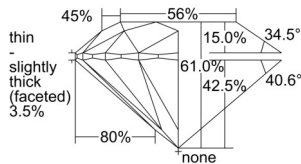

GIA®

FACSIMILE

GIA REPORT 6502628451

Verify this report at GIA.edu

GIA NATURAL DIAMOND DOSSIER®

October 11, 2024
GIA Report Number 6502628451
Shape and Cutting Style ..... Round Brilliant
Measurements ..... 5.32 - 5.36 x 3.26 mm

GRADING RESULTS

Carat Weight ..... 0.57 carat
Color Grade ..... F
Clarity Grade VS1
Cut Grade ..... Excellent

ADDITIONAL GRADING INFORMATION

Polish ..... Excellent
Symmetry ..... Excellent
Fluorescence ..... None
Clarity Characteristics ..... Cloud, Feather
Inscription(s): GIA 6502628451

PROPORTIONS

Profile to actual proportions

GRADING SCALES

GIA COLOR SCALE	GIA CLARITY SCALE	GIA CUT SCALE	
D	FLAWLESS	EXCELLENT	
E	INTERNALLY FLAWLESS		
F		VVS₁	VERY GOOD
G	VVS₂		
H	VS₁	GOOD	
I	VS₂		
J	SI₁	FAIR	
K	SI₂		
L	I₁	POOR	
M			
N			
O	I₂		
P			
Q			
R	I₃		
S			
T			
U			
V			
W			
X			
Y			
Z