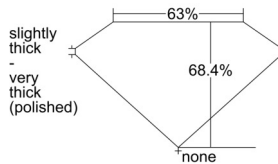

GIA®

FACSIMILE

GIA REPORT 6502629256

Verify this report at GIA.edu

GIA NATURAL DIAMOND DOSSIER®

October 11, 2024
GIA Report Number 6502629256
Shape and Cutting Style ..... Emerald Cut
Measurements ..... 5.78 x 3.93 x 2.69 mm

GRADING RESULTS

Carat Weight ..... 0.59 carat
Color Grade ..... E
Clarity Grade VS1

ADDITIONAL GRADING INFORMATION

Polish ..... Excellent
Symmetry ..... Very Good
Fluorescence ..... None
Clarity Characteristics ..... Crystal, Pinpoint
Inscription(s): GIA 6502629256

PROPORTIONS

Profile not to actual proportions

GRADING SCALES

GIA COLOR SCALE		GIA CLARITY SCALE	
COLORLESS	D	VERY VERY SLIGHTLY INCLUDED	FLAWLESS
	E		INTERNALLY FLAWLESS
	F		VS₁
	G		VS₂
	H		VS₁
	I		VS₂
	J		SI₁
	K		SI₂
	L		I₁
	M		I₂
NEAR COLORLESS	N	SLIGHTLY INCLUDED	I₃
	O		
	P		
	Q		
FAINT	R		
	S		
	T		
	U		
VERY LIGHT	V		
	W		
	X		
	Y		
LIGHT	Z