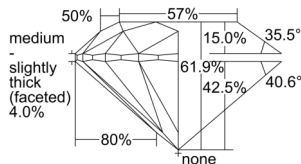

GIA®

FACSIMILE

GIA REPORT 6502629814

Verify this report at GIA.edu

GIA NATURAL DIAMOND DOSSIER®

October 11, 2024
GIA Report Number 6502629814
Shape and Cutting Style ..... Round Brilliant
Measurements ..... 4.37 - 4.39 x 2.71 mm

GRADING RESULTS

Carat Weight ..... 0.32 carat
Color Grade ..... G
Clarity Grade S11
Cut Grade ..... Excellent

ADDITIONAL GRADING INFORMATION

Polish ..... Excellent
Symmetry ..... Excellent
Fluorescence ..... None
Clarity Characteristics ..... Crystal, Cloud
Inscription(s): GIA 6502629814

PROPORTIONS

Profile to actual proportions

GRADING SCALES

GIA COLOR SCALE	GIA CLARITY SCALE	GIA CUT SCALE	
D	FLAWLESS	EXCELLENT	
E	INTERNALLY FLAWLESS		
F		VVS₁	VERY GOOD
G	VVS₂		
H	VS₁	GOOD	
I	VS₂		
J	S1₁	FAIR	
K	S1₂		
L	I₁	POOR	
M	I₂		
N	I₃		
O			
P			
Q			
R			
S			
T			
U			
V			
W			
X			
Y			
Z