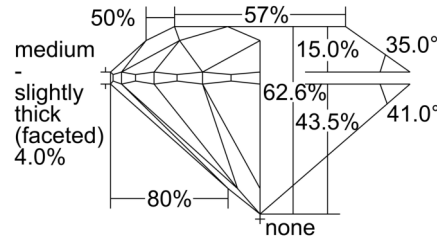

GIA REPORT
6502629876

Verify this report at GIA.edu

FACSIMILE

This is a digital representation of the original GIA Report. This representation might not be accepted in lieu of the original GIA Report in certain circumstances. The original GIA Report includes certain security features which are not reproducible on this facsimile.

GIA NATURAL DIAMOND GRADING REPORT

October 11, 2024
GIA Report Number 6502629876
Shape and Cutting Style ..... Round Brilliant
Measurements ..... 7.29 - 7.31 x 4.57 mm

GRADING RESULTS

Carat Weight ..... 1.51 carat
Color Grade ..... D
Clarity Grade SI1
Cut Grade ..... Excellent

ADDITIONAL GRADING INFORMATION

Polish ..... Excellent
Symmetry ..... Excellent
Fluorescence ..... None
Inscription(s): GIA 6502629876
Comments: Pinpoints are not shown.

PROPORTIONS

Profile to actual proportions