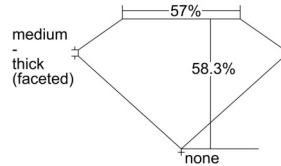

GIA®

FACSIMILE

GIA REPORT 6502630776

Verify this report at GIA.edu

GIA NATURAL DIAMOND DOSSIER®

October 11, 2024
GIA Report Number 6502630776
Shape and Cutting Style ..... Heart Brilliant
Measurements ..... 4.06 x 4.71 x 2.74 mm

GRADING RESULTS

Carat Weight ..... 0.30 carat
Color Grade ..... E
Clarity Grade VS1

ADDITIONAL GRADING INFORMATION

Polish ..... Excellent
Symmetry ..... Very Good
Fluorescence ..... None
Clarity Characteristics..... Crystal, Feather, Cloud, Needle
Inscription(s): GIA 6502630776

PROPORTIONS

Profile not to actual proportions

GRADING SCALES

GIA COLOR SCALE		GIA CLARITY SCALE	
COLORLESS	D	VERY VERY SLIGHTLY INCLUDED	FLAWLESS
	E		INTERNALLY FLAWLESS
	F		VVS₁
	G		VVS₂
	H		VS₁
	I		VS₂
	J		SI₁
	K		SI₂
	L		I₁
	M		I₂
NEAR COLORLESS	N	SLIGHTLY INCLUDED	I₃
	O		
	P		
	Q		
FAINT	R		
	S		
	T		
	U		
VERTICALLY COLORLESS	V		
	W		
	X		
	Y		
LIGHT	Z