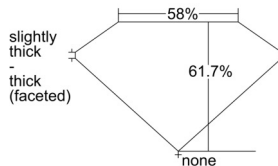

GIA®

FACSIMILE

GIA REPORT 6502631451

Verify this report at GIA.edu

GIA NATURAL DIAMOND DOSSIER®

October 11, 2024
GIA Report Number 6502631451
Shape and Cutting Style ..... Oval Brilliant
Measurements ..... 7.01 x 4.98 x 3.07 mm

GRADING RESULTS

Carat Weight ..... 0.70 carat
Color Grade ..... F
Clarity Grade VS1

ADDITIONAL GRADING INFORMATION

Polish ..... Excellent
Symmetry ..... Very Good
Fluorescence ..... Faint
Clarity Characteristics ..... Feather, Pinpoint
Inscription(s): GIA 6502631451

PROPORTIONS

Profile not to actual proportions

GRADING SCALES

GIA COLOR SCALE		GIA CLARITY SCALE			
COLORLESS	D	VERY VERY SLIGHTLY INCLUDED	FLAWLESS		
	E		INTERNALLY FLAWLESS		
	F	VERY SLIGHTLY INCLUDED	VS₁		
	G		VS₂		
	H		VS₁		
	NEAR COLORLESS	I	SLIGHTLY INCLUDED	VS₂	
		J		SI₁	
		FAINT	K	INCLUDED	SI₂
			L		I₁
			M		I₂
VERT LIGHT	N	INCLUDED	I₃		
	O				
	P				
	Q				
	R				
LIGHT	S				
	T				
	U				
	V				
	W				
	X				
	Y				
	Z