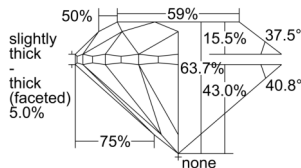

GIA®

FACSIMILE

GIA REPORT 6502632073

Verify this report at GIA.edu

GIA NATURAL DIAMOND DOSSIER®

October 11, 2024
GIA Report Number 6502632073
Shape and Cutting Style ..... Round Brilliant
Measurements ..... 5.53 - 5.57 x 3.54 mm

GRADING RESULTS

Carat Weight ..... 0.70 carat
Color Grade ..... G
Clarity Grade S11
Cut Grade ..... Very Good

ADDITIONAL GRADING INFORMATION

Polish ..... Excellent
Symmetry ..... Excellent
Fluorescence ..... None
Clarity Characteristics..... Crystal, Cloud, Feather
Inspection(s): GIA 6502632073

PROPORTIONS

Profile to actual proportions

GRADING SCALES

GIA COLOR SCALE	GIA CLARITY SCALE	GIA CUT SCALE	
D	FLAWLESS	EXCELLENT	
E	INTERNALLY FLAWLESS		
F		VVS₁	VERY GOOD
G	VVS₂		
H	VS₁	GOOD	
I	VS₂		
J	S1₁	FAIR	
K	S1₂		
L	I₁	POOR	
M	I₂		
N	I₃		
O			
P			
Q			
R			
S			
T			
U			
V			
W			
X			
Y			
Z