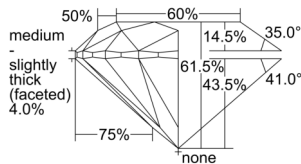

GIA®

FACSIMILE

GIA REPORT 6502632943

Verify this report at GIA.edu

GIA NATURAL DIAMOND DOSSIER®

October 11, 2024
GIA Report Number 6502632943
Shape and Cutting Style ..... Round Brilliant
Measurements ..... 5.38 - 5.41 x 3.32 mm

GRADING RESULTS

Carat Weight ..... 0.60 carat
Color Grade ..... J
Clarity Grade VVS1
Cut Grade ..... Excellent

ADDITIONAL GRADING INFORMATION

Polish ..... Excellent
Symmetry ..... Excellent
Fluorescence ..... Faint
Clarity Characteristics ..... Pinpoint, Feather
Inscription(s): GIA 6502632943

PROPORTIONS

Profile to actual proportions

GRADING SCALES

GIA COLOR SCALE	GIA CLARITY SCALE	GIA CUT SCALE	
D	FLAWLESS	EXCELLENT	
E	INTERNALLY FLAWLESS		
F		VVS₁	VERY GOOD
G	VVS₂		
H	VS₁	GOOD	
I	VS₂		
J	SI₁	FAIR	
K	SI₂		
L	I₁	POOR	
M			
N			
O	I₂		
P			
Q			
R	I₃		
S			
T			
U			
V			
W			
X			
Y			
Z