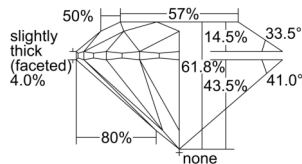

GIA®

FACSIMILE

GIA REPORT 6502633683

Verify this report at GIA.edu

GIA NATURAL DIAMOND DOSSIER®

October 14, 2024
GIA Report Number 6502633683
Shape and Cutting Style ..... Round Brilliant
Measurements ..... 5.93 - 5.95 x 3.67 mm

GRADING RESULTS

Carat Weight ..... 0.80 carat
Color Grade ..... G
Clarity Grade S11
Cut Grade ..... Excellent

ADDITIONAL GRADING INFORMATION

Polish ..... Excellent
Symmetry ..... Excellent
Fluorescence ..... None
Clarity Characteristics..... Cloud, Needle, Crystal, Feather
Inspection(s): GIA 6502633683

PROPORTIONS

Profile to actual proportions