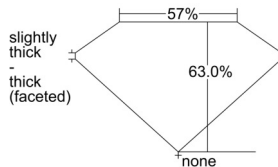

GIA®

FACSIMILE

GIA REPORT 6502633862

Verify this report at GIA.edu

GIA NATURAL DIAMOND DOSSIER®

October 11, 2024
GIA Report Number 6502633862
Shape and Cutting Style ..... Oval Brilliant
Measurements ..... 7.52 x 4.77 x 3.01 mm

GRADING RESULTS

Carat Weight ..... 0.71 carat
Color Grade I
Clarity Grade VS1

ADDITIONAL GRADING INFORMATION

Polish ..... Excellent
Symmetry ..... Very Good
Fluorescence ..... Medium Blue
Clarity Characteristics ..... Needle
Inscription(s): GIA 6502633862

PROPORTIONS

Profile not to actual proportions

GRADING SCALES

GIA COLOR SCALE		GIA CLARITY SCALE			
COLORLESS	D	VERY VERY SLIGHTLY INCLUDED	FLAWLESS		
	E		INTERNALLY FLAWLESS		
	F	VERY SLIGHTLY INCLUDED	VS₁		
	G		VS₂		
	H		VS₁		
	NEAR COLORLESS	I	SLIGHTLY INCLUDED	VS₂	
		J		SI₁	
		FAINT	K	INCLUDED	SI₂
			L		I₁
			M		I₂
VERTICALLY LIGHT	N	LIGHT	I₃		
	O				
	P				
	Q				
	R