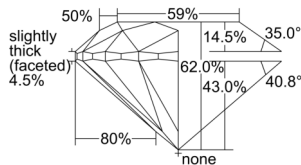

GIA®

FACSIMILE

GIA REPORT 6502635040

Verify this report at GIA.edu

GIA NATURAL DIAMOND DOSSIER®

October 11, 2024
GIA Report Number 6502635040
Shape and Cutting Style ..... Round Brilliant
Measurements ..... 4.53 - 4.58 x 2.82 mm

GRADING RESULTS

Carat Weight ..... 0.37 carat
Color Grade ..... F
Clarity Grade S11
Cut Grade ..... Excellent

ADDITIONAL GRADING INFORMATION

Polish ..... Excellent
Symmetry ..... Very Good
Fluorescence ..... None
Clarity Characteristics..... Crystal, Cloud, Feather
Inscription(s): GIA 6502635040

PROPORTIONS

Profile to actual proportions

GRADING SCALES

GIA COLOR SCALE	GIA CLARITY SCALE	GIA CUT SCALE	
D	FLAWLESS	EXCELLENT	
E	INTERNALLY FLAWLESS		
F		VVS₁	VERY GOOD
G	VVS₂		
H	VS₁	GOOD	
I	VS₂		
J	S1₁	FAIR	
K	S1₂		
L	I₁	POOR	
M	I₂		
N	I₃		
O			
P			
Q			
R			
S			
T			
U			
V			
W			
X			
Y			
Z